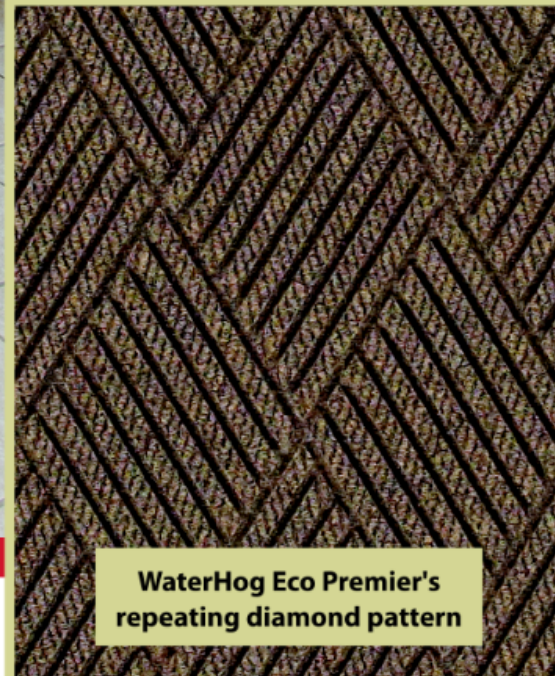

Waterhog™ Eco Elite and Premier

- Mat surface is made from 100% recycled P.E.T. drinking bottles and the rubber backing is made with up to 20% recycled tires.
- "Water Dam" border is designed to hold dirt and moisture.
- Raised nubs hold dirt and moisture below foot level and are resistant to crushing.
- Available in rubber or fashion borders.

Standard Sizes:

- 2' x 3'
- 3' x 4', 3' x 5', 3' x 8'
- 3' x 10', 3' x 12'
- 3' x 16', 3' x 20'
- 4' x 6', 4' x 8', 4' x 10'
- 4' x 12', 4' x 16', 4' x 20'
- 6' x 8', 6' x 12'
- 6' x 16', 6' x 20'

Custom Sizes: up to 60'

Not Available in 5' widths

WaterHog Eco Elite offers a herringbone pattern with the molded recycle symbol

Available Colors:

Black Smoke

Chestnut Brown

Grey Ash

Indigo

Khaki

Maroon

Regal Red

Southern Pine

WaterHog Eco Premier's repeating diamond pattern